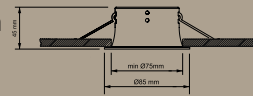

NIGHT

Sandy Black Aluminium
Volt: 24V
IP65
GU10 max. 10W
Cut-out: 7,5cm
Dimensions: Ø8,5xH8,5cm