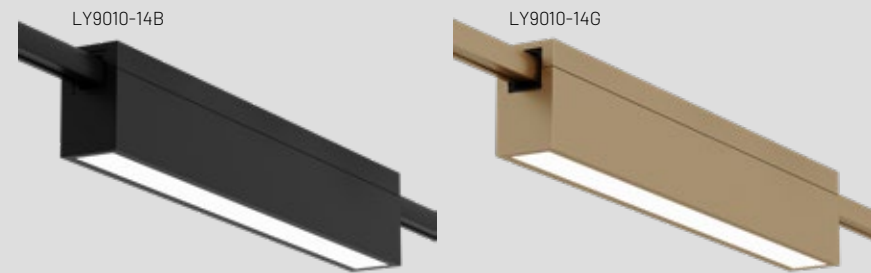

MALV

Sandy Black Aluminium
Brass Gold Aluminium
Volt: DC24V
IP20
Watt: 5W
Lumen: 300lm
Kelvin: 3000K
Driver: ON-OFF
Dimension: Ø60xH100mm

DREAM

Sandy Black Aluminium
Brass Gold Aluminium
Volt: DC24V
IP20
Watt: 10W
Lumen: 700lm
Kelvin: 3000K
Driver: ON-OFF
Dimension: L250xW26xH44mm