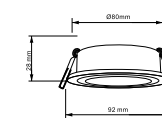

EYE

Sandy Black Aluminium
Sandy White Aluminium
Volt: 220V
IP20
GU10 max. 10W
Cut-out: 8cm
Dimensions: Ø9,2xH2,5cm

LY16-10RECW

DEEP

Sandy White Aluminium
Volt: 24V
IP20
10W
Lumen: 700lm
Kelvin: 3000K
Cut-out: 9,5cm
Dimensions: Ø10,3xH5cm