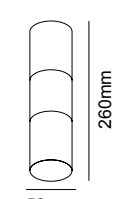

ALMA

Sandy Black Aluminium
Brass Gold Aluminium
Volt: DC24V
IP20
Watt: 8W
Lumen: 400lm
Kelvin: 3000K
Driver: ON-OFF
Dimension: Ø50xH260mm