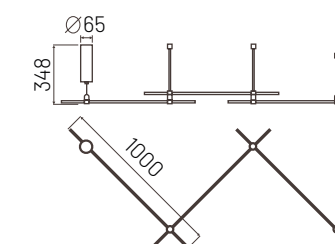

WAY 03

Sandy Black Aluminium
Brass Gold Aluminium
Meanwell 100W Driver included
Volt: DC24V
IP20
Driver: ON-OFF
Dimensions: L3000xH350mm
Compatible with all 9010 Lights.