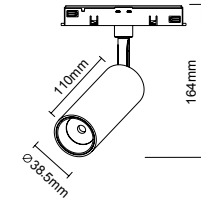

IVY

Sandy Black Aluminium
Watt: 10W
Volt: DC48V
Lumen: 780Lm
Beam Angle: 38°
CRI: ≥90
Kelvin: 3000K
IP20
Driver: ON-OFF
Dimension: Ø38*L109

LY-MTR-15-1B