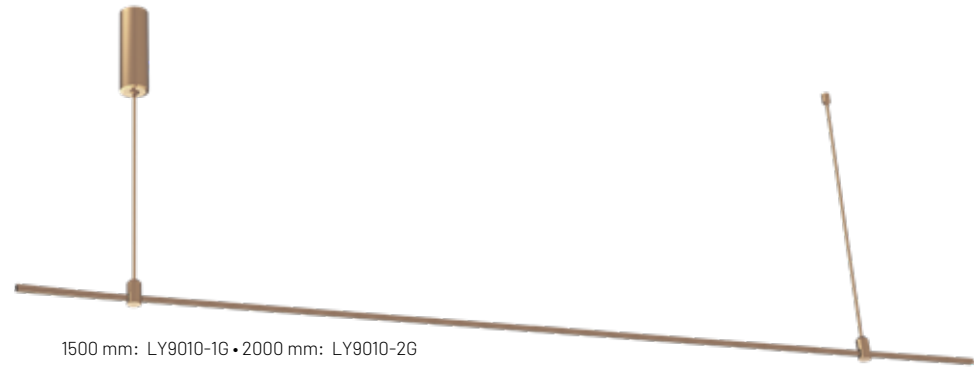

LIVE END CONNECTOR

"L" CONNECTOR

"T" CONNECTOR

LINEAR CONNECTOR

1500 mm: LY9010-1G • 2000 mm: LY9010-2G

1500 mm: LY9010-1B • 2000 mm: LY9010-2B