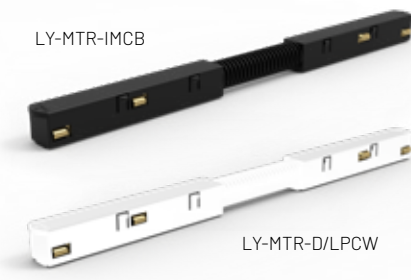

PROFILE ELECTRIC CONNECTOR