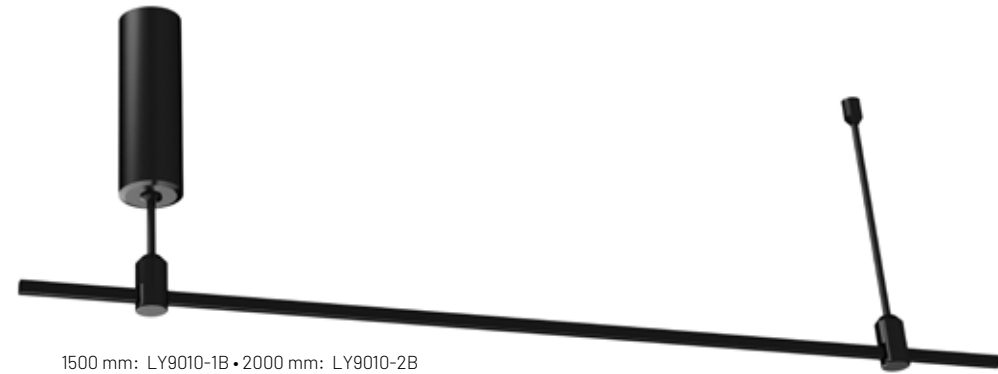

LIVE END CONNECTOR

"L" CONNECTOR

"T" CONNECTOR

LINEAR CONNECTOR

1500 mm: LY9010-1G • 2000 mm: LY9010-2G

1500 mm: LY9010-1B • 2000 mm: LY9010-2B