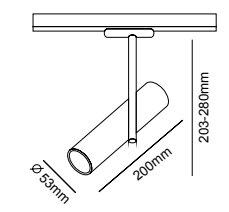

ARM

Sandy Black Aluminium
Sandy White Aluminium
Volt: 220V
IP20
GU10 max. 10W
Dimensions: Ø5,3xH20cm