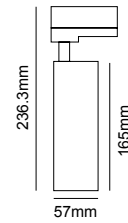

SIDE

Sandy Black Aluminium
Volt: 220V
IP20
15W
Lumen: 1275lm
Kelvin: 3000K
Dimensions: Ø6,5xH16,5cm

LY22-TR7B