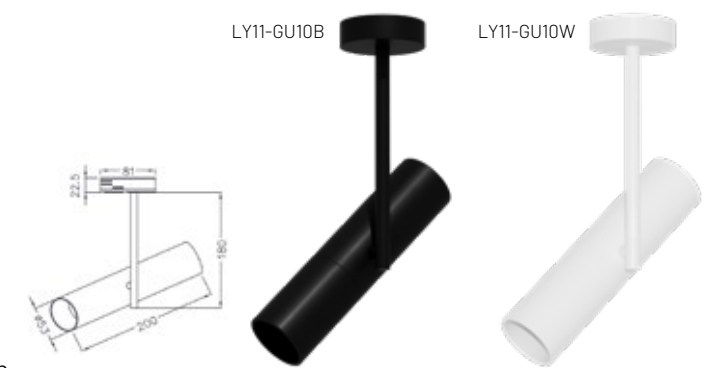

4.1 surface downlights

ARM

Sandy Black Aluminium
Sandy White Aluminium
Volt: 220V
IP20
GU10 max. 10W
Dimensions: Ø5,3xH20cm