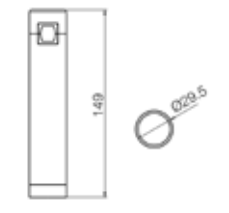

## DREAM

Sandy Black Aluminium  
 Brass Gold Aluminium  
 Volt: DC24V  
 IP20  
 Watt: 10W  
 Lumen: 700lm  
 Kelvin: 3000K  
 Driver: ON-OFF  
 Dimension: L250xW26xH44mm

LY9010-11B

LINE

Sandy Black Aluminium  
 Volt: DC24V  
 IP20  
 Watt: 5W  
 Lumen: 300lm  
 Kelvin: 3000K  
 Driver: ON-OFF  
 Dimension: Ø30xH160mm