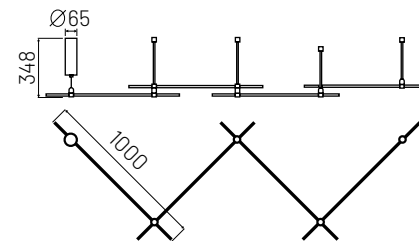

WAY 04

Sandy Black Aluminium
Brass Gold Aluminium
Meanwell 150W Driver included
Volt: DC24V
IP20
Driver: ON-OFF
Dimension: L4000xH350mm
Compatible with all 9010 Lights.