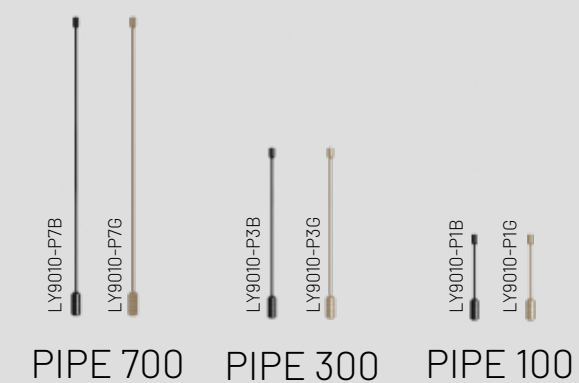

### WAY 04

Sandy Black Aluminium  
 Brass Gold Aluminium  
 Meanwell 150W Driver included  
 Volt: DC24V  
 IP20  
 Driver: ON-OFF  
 Dimension: L4000xH350mm  
 Compatible with all 9010 Lights.

## SQUARE

Sandy Black Aluminium  
 Brass Gold Aluminium  
 Meanwell 100W Driver included  
 Volt: DC24V  
 IP20  
 Driver: ON-OFF  
 Dimension: 1500x1500mm  
 Choose your pipe for height 100, 300, 700  
 Compatible with all 9010 Lights.