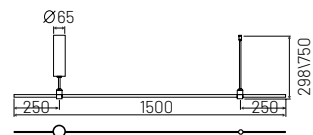

WAY 01

Sandy Black Aluminium
Brass Gold Aluminium
Meanwell 60W Driver included
Volt: DC24V
IP20
Driver: ON-OFF
Dimensions: L1500xH750mm
Compatible with all 9010 Lights.

WAY 02

Sandy Black Aluminium
Brass Gold Aluminium
Meanwell 60W Driver included
Volt: DC24V
IP20
Driver: ON-OFF
Dimensions: L2000xH750mm
Compatible with all 9010 Lights.