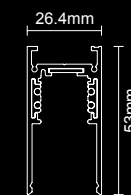

## Surface magnetic profile

Sandy Black Aluminium  
Sandy White Aluminium  
IP20  
Surface or Pendant Application  
Length: 2000mm  
Width: 26,4mm  
Height: 53mm

LY-MTR2W

LY-MTR2B