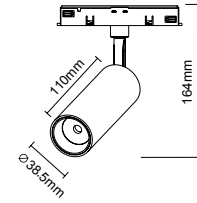

IVY

Sandy Black Aluminium
Watt: 10W
Volt: DC48V
Lumen: 780Lm
Beam Angle: 38°
CRI: ≥90
Kelvin: 3000K
IP20
Driver: ON-OFF
Dimension: Ø38*L109

LY-MTR-15-1B