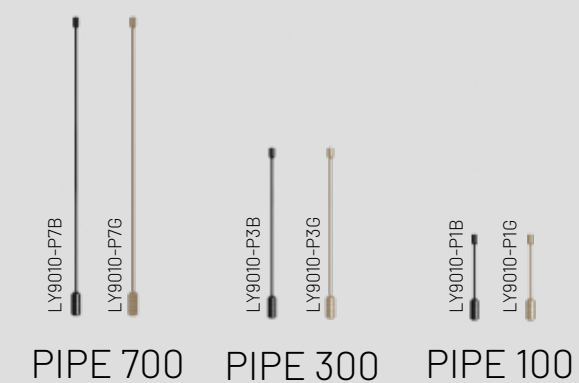

### WAY 04

Sandy Black Aluminium  
Brass Gold Aluminium  
Meanwell 150W Driver included  
Volt: DC24V  
IP20  
Driver: ON-OFF  
Dimension: L4000xH350mm  
Compatible with all 9010 Lights.

## SQUARE

Sandy Black Aluminium  
 Brass Gold Aluminium  
 Meanwell 100W Driver included  
 Volt: DC24V  
 IP20  
 Driver: ON-OFF  
 Dimension: 1500x1500mm  
 Choose your pipe for height 100, 300, 700  
 Compatible with all 9010 Lights.