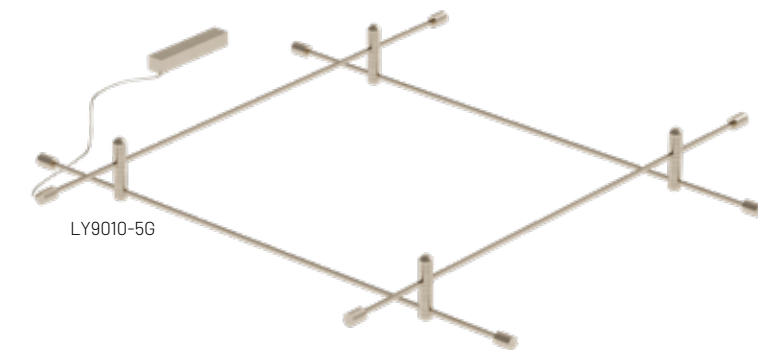

SQUARE

Sandy Black Aluminium
Brass Gold Aluminium
Meanwell 100W Driver included
Volt: DC24V
IP20
Driver: ON-OFF
Dimension: 1500x1500mm
Choose your pipe for height 100, 300, 700
Compatible with all 9010 Lights.