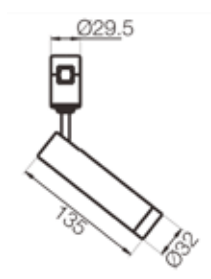

LUCE

Sandy Black Aluminium
Brass Gold Aluminium
Volt: DC24V
IP20
Watt: 5W
Lumen: 600lm
Kelvin: 3000K
Driver: ON-OFF
Dimension: Ø32xH130mm