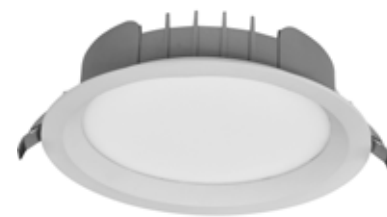

MINI

White frame with black interior
Volt: 24V
IP44
5W
Lumen: 350lm
Kelvin: 3000K
Cut-out: 5cm
Dimensions: Ø5,8xH6,6cm

LY17-5RECW

“
The recessed spots are quite discrete but powerful. You can choose the range whenever you feel the need to accentuate but not overpower the design
”

ATOM 8,5

LY18-8RECW

Sandy White Aluminium
Volt: 24V
IP44
8W
Lumen: 560lm
Kelvin: 3000/4000/6500K
Cut-out: 7,5cm
Dimensions: Ø8,5xH3,6cm

ATOM 10

LY18-12RECW

Sandy White Aluminium
Volt: 220V
IP44
12W
Lumen: 840lm
Kelvin: 3000/4000/6500K
Cut-out: 8,9cm
Dimensions: Ø10xH3.6cm