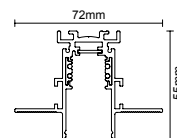

Adjust the track lengths and geometry as needed, then simply add the lights to follow the contours