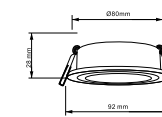

EYE

Sandy Black Aluminium
Sandy White Aluminium
Volt: 220V
IP20
GU10 max. 10W
Cut-out: 8cm
Dimensions: Ø9,2xH2,5cm

LY16-10RECW

DEEP

Sandy White Aluminium
Volt: 24V
IP20
10W
Lumen: 700lm
Kelvin: 3000K
Cut-out: 9,5cm
Dimensions: Ø10,3xH5cm