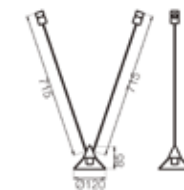

## TWIST

Sandy Black Aluminium  
Brass Gold Aluminium  
Volt: DC24V  
IP20  
Watt: 22W  
Lumen: 1125lm  
Kelvin: 3000K  
Driver: ON-OFF  
Dimension: max. length 1500mm

SPARK

Sandy Black Aluminium  
 Brass Gold Aluminium  
 Volt: DC24V  
 IP20  
 Watt: 5W  
 Lumen: 300lm  
 Kelvin: 3000K  
 Driver: ON-OFF  
 Dimension: Ø120xH720mm