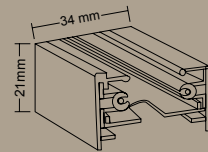

LY13-TRGU10W