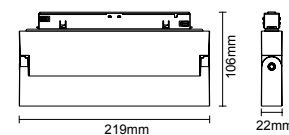

THOR 02

Sandy Black Aluminium
Watt: 12W
Volt: DC48V
Lumen: 750Lm
Beam Angle: 110°
CRI: ≥90
Kelvin: 3000K
IP20
Driver: ON-OFF
Dimension: L219*22*106