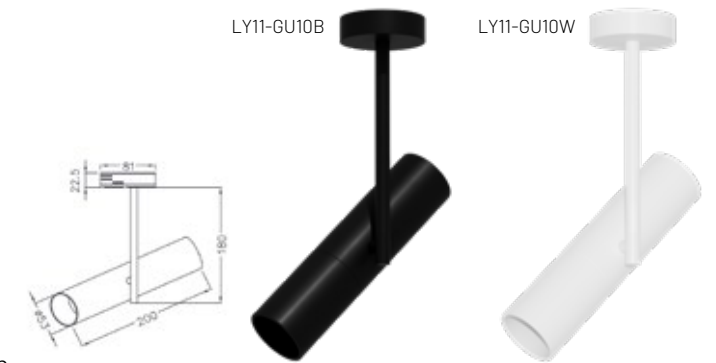

4.1 surface downlights

ARM

Sandy Black Aluminium
Sandy White Aluminium
Volt: 220V
IP20
GU10 max. 10W
Dimensions: Ø5,3xH20cm