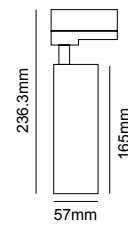

SIDE

Sandy Black Aluminium
Volt: 220V
IP20
15W
Lumen: 1275lm
Kelvin: 3000K
Dimensions: Ø6,5xH16,5cm

LY22-TR7B