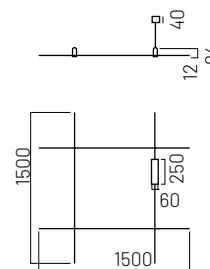

SQUARE

Sandy Black Aluminium
Brass Gold Aluminium
Meanwell 100W Driver included
Volt: DC24V
IP20
Driver: ON-OFF
Dimension: 1500x1500mm
Choose your pipe for height 100, 300, 700
Compatible with all 9010 Lights.