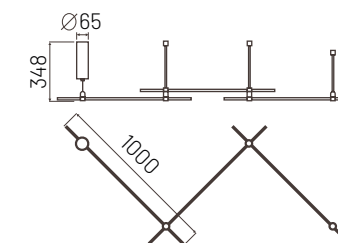

WAY 03

Sandy Black Aluminium
Brass Gold Aluminium
Meanwell 100W Driver included
Volt: DC24V
IP20
Driver: ON-OFF
Dimensions: L3000xH350mm
Compatible with all 9010 Lights.