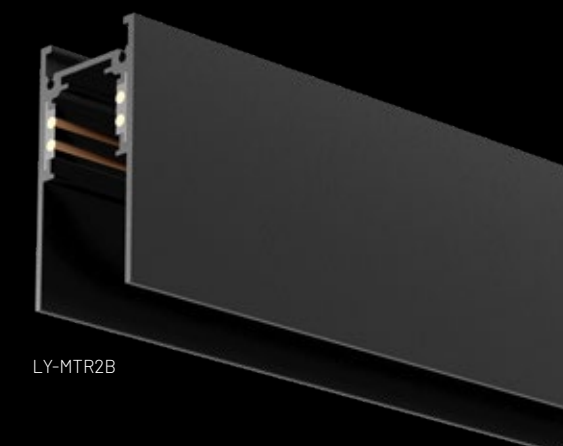

Surface magnetic profile

Sandy Black Aluminium
Sandy White Aluminium
IP20
Surface or Pendant Application
Length: 2000mm
Width: 26,4mm
Height: 53mm

LY-MTR2B