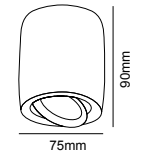

**AMBRA**

Sandy White Aluminium  
 Volt: 24V  
 IP20  
 12W  
 Lumens: 900lm  
 Kelvin: 3000K  
 Cut-out: 6,5-9,5cm  
 Dimensions: Ø10xH6cm

LY33-12RECW

“ This hybrid spot offers a visible, yet elegant lighting solution, suitable for most indoor applications ”