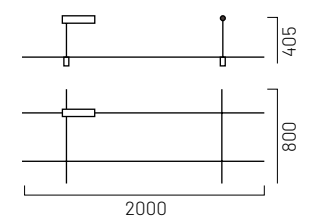

RECTANGLE

Sandy Black Aluminium
Meanwell 100W Driver included
Volt: DC24V
IP20
Driver: ON-OFF
Dimension: L2000xW800mm
Choose your pipe for height 100, 300, 700mm
Compatible with all 9010 Lights.