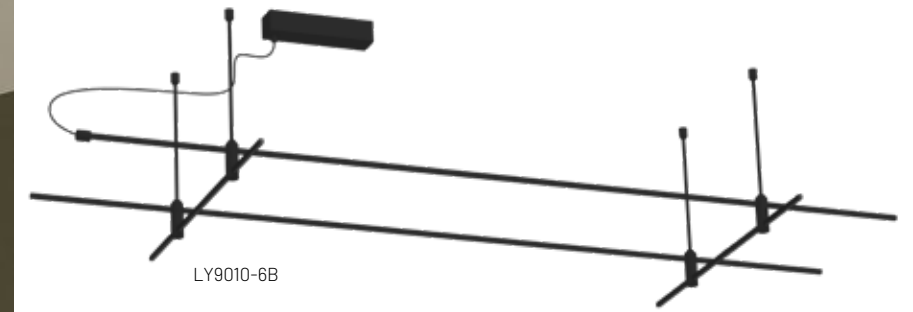

RECTANGLE

Sandy Black Aluminium
Meanwell 100W Driver included
Volt: DC24V
IP20
Driver: ON-OFF
Dimension: L2000xW800mm
Choose your pipe for height 100, 300, 700mm
Compatible with all 9010 Lights.

**Straight lines and
perfect alignment of
your choice's various
pipe sizes**