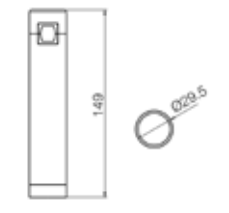

LINE

Sandy Black Aluminium
Volt: DC24V
IP20
Watt: 5W
Lumen: 300lm
Kelvin: 3000K
Driver: ON-OFF
Dimension: Ø30xH160mm

LY9010-13G