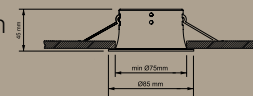

NIGHT

Sandy Black Aluminium
Volt: 24V
IP65
GU10 max. 10W
Cut-out: 7,5cm
Dimensions: Ø8,5xH8,5cm