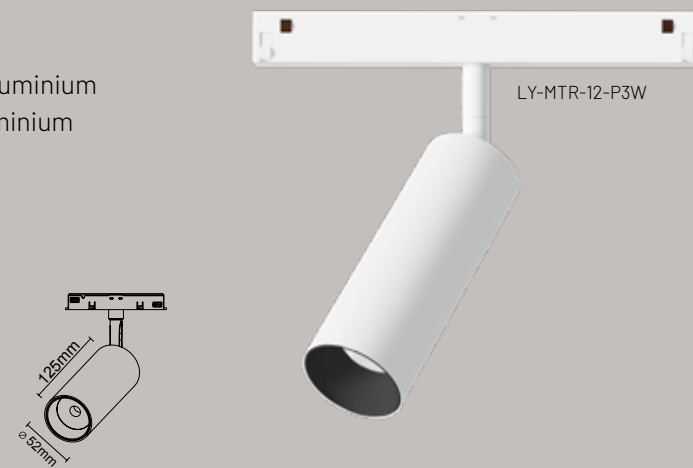

INES

Outside: Sandy White Aluminium
Inside: Sandy Black Aluminium
Watt: 12W
Volt: DC48V
Lumen: 900Lm
Beam Angle: 36°
CRI: ≥80
Kelvin: 3000K
IP20
Driver: ON-OFF
Dimension: e52*L125