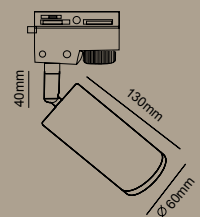

KER

Sandy Black Aluminium
Sandy White Aluminium
Volt: 220V
IP20
GU10 max. 10W
Dimensions: Ø6xH13cm