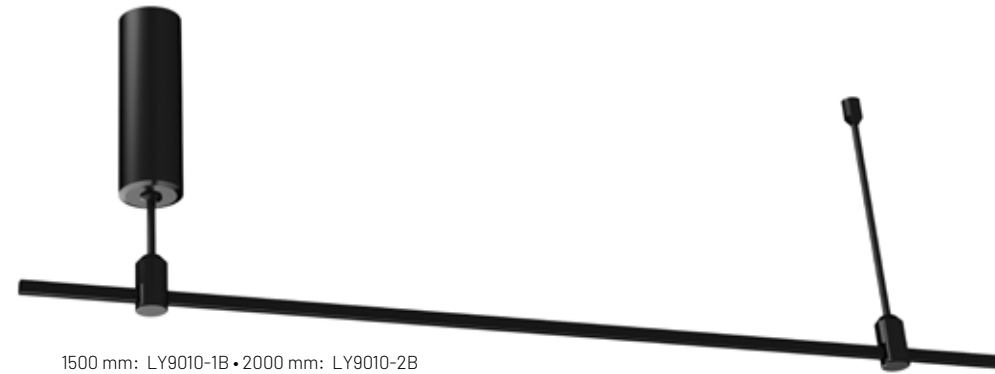

LIVE END CONNECTOR

“L” CONNECTOR

“T” CONNECTOR

LINEAR CONNECTOR

1500 mm: LY9010-1G • 2000 mm: LY9010-2G

1500 mm: LY9010-1B • 2000 mm: LY9010-2B