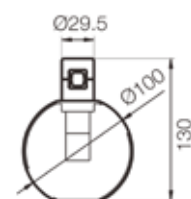

GLOBE

Sandy Black Aluminium
Brass Gold Aluminium
Volt: DC24V
IP20
Watt: 5W
Lumen: 500lm
Kelvin: 3000K
Driver: ON-OFF
Dimension: Ø100xH130mm

LY9010-16G