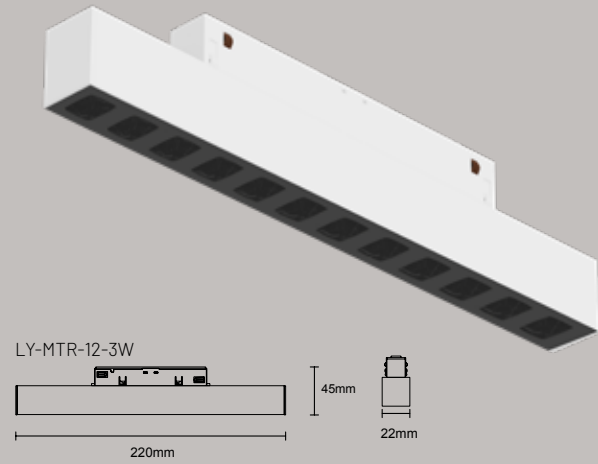

IDA

Outside: Sandy White Aluminium
Inside: Sandy Black Aluminium
Watt: 12W
Volt: DC48V
Lumen: 900Lm
Beam Angle: 36°
CRI: ≥90
Kelvin: 3000K
IP20
Driver: ON-OFF
Dimension: L220*22*45