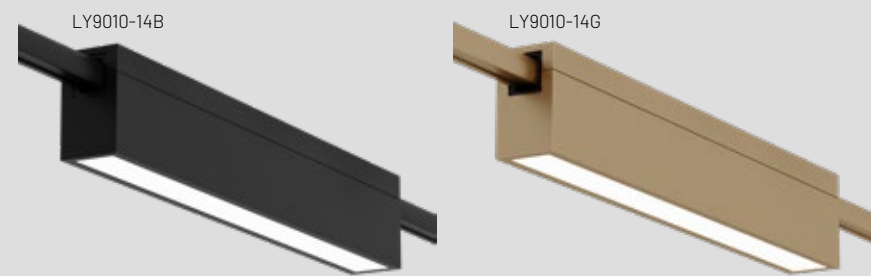

MALV

Sandy Black Aluminium
Brass Gold Aluminium
Volt: DC24V
IP20
Watt: 5W
Lumen: 300lm
Kelvin: 3000K
Driver: ON-OFF
Dimension: Ø60xH100mm

DREAM

Sandy Black Aluminium
Brass Gold Aluminium
Volt: DC24V
IP20
Watt: 10W
Lumen: 700lm
Kelvin: 3000K
Driver: ON-OFF
Dimension: L250xW26xH44mm