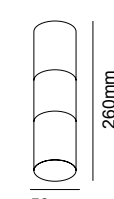

ALMA

Sandy Black Aluminium
Brass Gold Aluminium
Volt: DC24V
IP20
Watt: 8W
Lumen: 400lm
Kelvin: 3000K
Driver: ON-OFF
Dimension: Ø50xH260mm