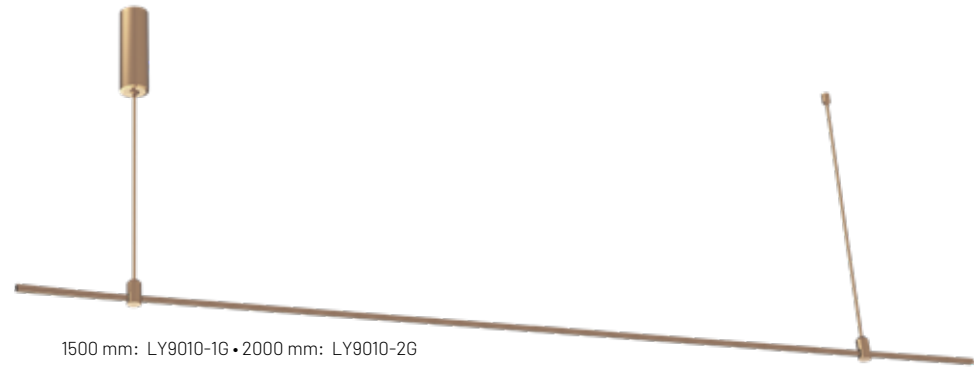

LIVE END CONNECTOR

“L” CONNECTOR

“T” CONNECTOR

LINEAR CONNECTOR

1500 mm: LY9010-1G • 2000 mm: LY9010-2G

1500 mm: LY9010-1B • 2000 mm: LY9010-2B