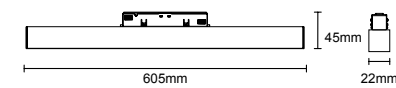

THOR 01

Sandy Black Aluminium
Watt: 15W
Volt: DC48V
Lumen: 750Lm
Beam Angle: 110°
CRI: ≥90
Kelvin: 3000K
IP20
Driver: ON-OFF
Dimension: L600*22*25

LY-MTR-12-2B