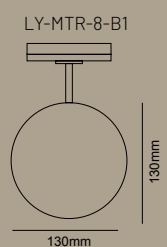

### ELM

Sandy Black Aluminium  
 Watt: 20W  
 Volt: DC48V  
 Lumen: 1400Lm  
 Beam Angle: 38°  
 CRI: ≥90  
 Kelvin: 3000K  
 IP20  
 Driver: ON-OFF  
 Dimension: Ø53\*L130

## MOON

Acrylic White  
Watt: 8 W  
Volt: DC48V  
Lumen: 600 Lm  
Beam Angle: 360°  
CRI: ≥80  
Kelvin: 3000K  
IP20  
Driver: ON-OFF  
Dimension: 130x130

Use straightforward geometry to give the design a cosmic look