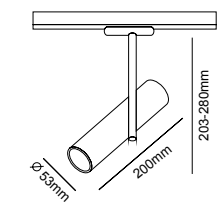

ARM

Sandy Black Aluminium
Sandy White Aluminium
Volt: 220V
IP20
GU10 max. 10W
Dimensions: Ø5,3xH20cm