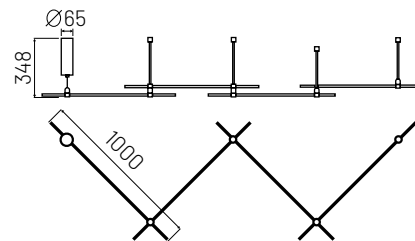

WAY 04

Sandy Black Aluminium
Brass Gold Aluminium
Meanwell 150W Driver included
Volt: DC24V
IP20
Driver: ON-OFF
Dimension: L4000xH350mm
Compatible with all 9010 Lights.