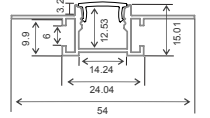

RECESSED LED PROFILES

Color: silver

Code: LY-LPR15

Material: aluminiu

Dimensions: L: 2000mm, Width: 15mm,
Height: 15mm, recessed height: 10,5mm