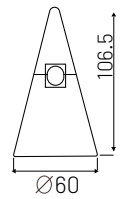

MALV

Sandy Black Aluminium
Brass Gold Aluminium
Volt: DC24V
IP20
Watt: 5W
Lumen: 300lm
Kelvin: 3000K
Driver: ON-OFF
Dimension: Ø60xH100mm