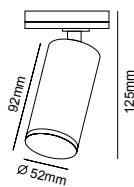

LOKUS

Sandy Black Aluminium
Sandy White Aluminium
Sandy Gold Aluminium+black
Sandy Gold Aluminium +white
Volt: 220V
IP20
GU10 max. 10W
Dimensions: Ø5,2xH9,2cm