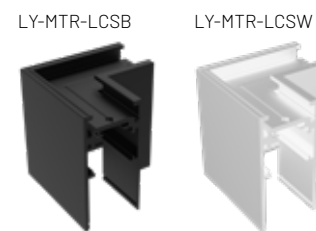

“  
 Use the full range of  
 the connectors to  
 design your unique  
 lightning architecture  
 ”

INPUT MODULE

PROFILE ELECTRIC CONNECTOR

"L" CONNECTOR FOR SURFACE

"L" CONNECTOR FOR RECESSED

VERTICAL-HORIZONTAL CONNECTOR