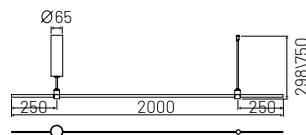

WAY 02

Sandy Black Aluminium
Brass Gold Aluminium
Meanwell 60W Driver included
Volt: DC24V
IP20
Driver: ON-OFF
Dimensions: L2000xH750mm
Compatible with all 9010 Lights.