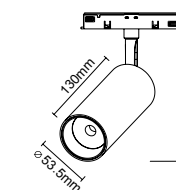

ELM

Sandy Black Aluminium
Watt: 20W
Volt: DC48V
Lumen: 1400Lm
Beam Angle: 38°
CRI: ≥90
Kelvin: 3000K
IP20
Driver: ON-OFF
Dimension: Ø53*L130