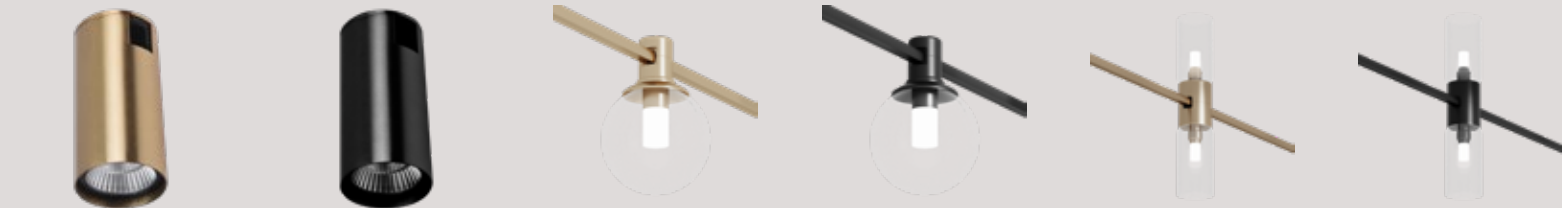

60 ERA LY9010-12G   60 ERA LY9010-12B   62 GLOBE LY9010-15G   62 GLOBE LY9010-15B   63 ALMA LY9010-16G   63 ALMA LY9010-16B